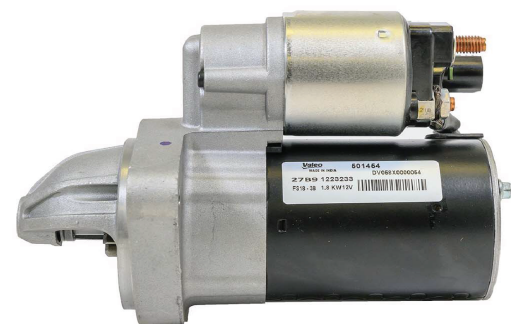

501454

Valeo Service USA & Canada
301 West Park Lane, Suite 301
Hampton, VA 23666
Customer Service: 1-888-718-2536
Fax: 757-826-2120

© 2020 - Valeo Service
PART NO. 992377

Valeo