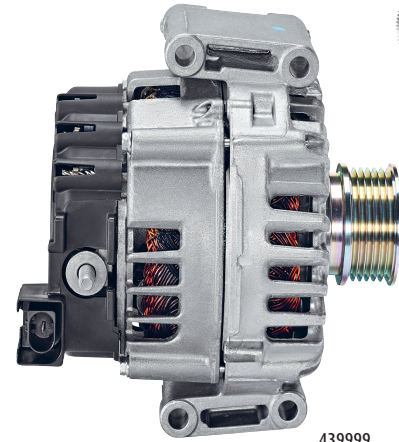

September New Product Announcement

New Coverage for Domestic and Import vehicles

12 New Products

September 2020

7 New Alternators

439942

Mercedes Benz S450 3.0L 2018-2020
OE: 000906330480; 0009063304
US VIO: 3,294
CA VIO: 109
Tech Code: CG25S041

439954

Mercedes Benz C63 AMG S 4.0L 2015-2019
OE: 000906170580; 0009061705
US VIO: 20,437
CA VIO: 202
Tech Code: CG20U030

443238

Kia Soul 2.0L 2012-2016
OE: 373002E300RU; 373002E300
US VIO: 404,007
CA VIO: 19,336
Tech Code: A0002610819

439812

Mercedes Benz SL65 AMG 6.0L 2013-2018
OE: A0009060322; A0009060506; 0009060506;
0009060322
US VIO: 755
Tech Code: FGN18S044

439950

Audi A6/A7 Quattro 3.0L 2016 (Pulley Dia 57.2mm)
OE: 059903024A; 059903024AX
US VIO: 22
CA VIO: 1,001
Tech Code: EG18S012

439936

Audi A6/A7 Quattro 3.0L 2016 (Pulley Dia 50.58mm)
OE: 059903019L; 059903019LX
US VIO: 22
CA VIO: 1,001
Tech Code: FG20S023

439999

Mercedes Benz E450 3.0L 2019
OE: 000906020580; 0009060205
US VIO: 12,054
Tech Code: CG25S043