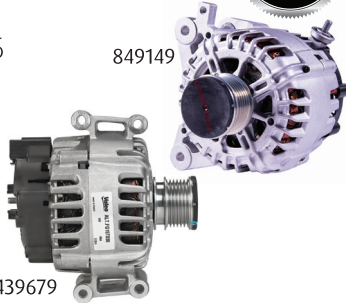

January New Product Announcement

New coverage for Domestic and Import Vehicles

16 New Products

January 2018

6 New Alternators

849149

Nissan Rogue 2.5 2014-2016
VIO: 661,955
OE: 231004BA0A

849149

439679

Mercedes C250 1.8L 2012
VIO: 38,582
OE: 0009063000

439679

1 New Dual Mass Flywheels

836189

DMF Mini Cooper 1.6L 2011-2015
VIO: 39,204
OE: 21207595577; 7595577

836189

7 New Headlight

46830 (L), 46831 (R)

Audi A3 2017
VIO: 59,520
OE: 8V0941773E; 8V0941774E

46908 (L), 46909 (R)

BMW 330iX/340iX GT 2017
VIO: 10,190
OE: 63117470417; 63117470418

46830 (L)
46831 (R)

2 New Starters

438102

Kia Spectra 2.0L 2005 AT
VIO: 113,440
OE: 36100-23060RU; 3610023000;
3610023060; 3610023061