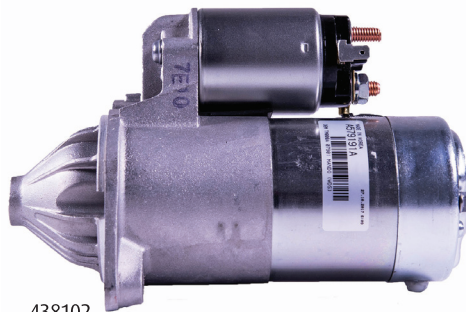

2 New Starters

438102

Kia Spectra 2.0L 2005 AT
VIO: 113,440
OE: 36100-23060RU; 3610023000;
3610023060; 3610023061

438339

Audi A3Q 2.0L TC 2015-2016
VIO: 15,942
OE: 02E911024B; 02E911023T

438102