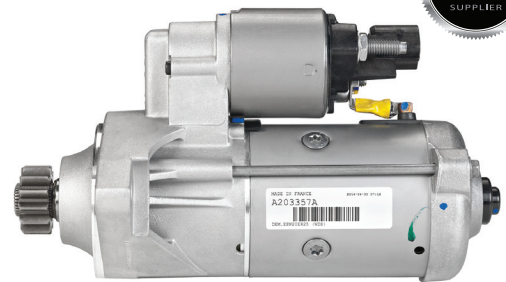

January New Product Announcement

New coverage for Domestic and Import Vehicles

16 New Products

January 2018

6 New Alternators

849149

Nissan Rogue 2.5 2014-2016
VIO: 661,955
OE: 231004BA0A

849149

439679

Mercedes C250 1.8L 2012
VIO: 38,582
OE: 0009063000

439679

1 New Dual Mass Flywheels

836189

DMF Mini Cooper 1.6L 2011-2015
VIO: 39,204
OE: 21207595577; 7595577

836189

7 New Headlight

46830 (L), 46831 (R)

Audi A3 2017
VIO: 59,520
OE: 8V0941773E; 8V0941774E

46908 (L), 46909 (R)

BMW 330iX/340iX GT 2017
VIO: 10,190
OE: 63117470417; 63117470418

46830 (L)
46831 (R)

2 New Starters

438102

Kia Spectra 2.0L 2005 AT
VIO: 113,440
OE: 36100-23060RU; 3610023000;
3610023060; 3610023061

438339

Audi A3Q 2.0L TC 2015-2016
VIO: 15,942
OE: 02E911024B; 02E911023T

438102

438339

Valeo Service USA
301 West Park Lane
Hampton, VA 23666
Customer Service: 1-888-718-2536
Fax: 757-826-2120

© 2018 - Valeo Service
PART NO. 992307

Valeo
Service

TRUST THE SPECIALIST

We care
4you