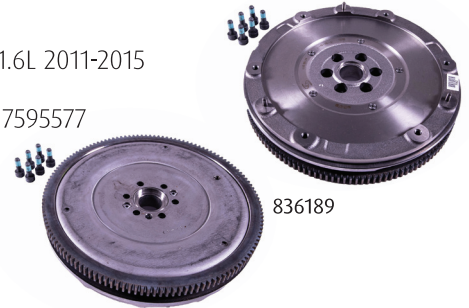

January New Product Announcement

New coverage for Domestic and Import Vehicles

16 New Products

January 2018

6 New Alternators

849149

Nissan Rogue 2.5 2014-2016
VIO: 661,955
OE: 231004BA0A

849149

439679

Mercedes C250 1.8L 2012
VIO: 38,582
OE: 0009063000

439679

1 New Dual Mass Flywheels

836189

DMF Mini Cooper 1.6L 2011-2015
VIO: 39,204
OE: 21207595577; 7595577

836189

7 New Headlight

46830 (L), 46831 (R)

Audi A3 2017
VIO: 59,520
OE: 8V0941773E; 8V0941774E

46908 (L), 46909 (R)

BMW 330iX/340iX GT 2017
VIO: 10,190
OE: 63117470417; 63117470418

46830 (L)
46831 (R)

2 New Starters

438102

Kia Spectra 2.0L 2005 AT
VIO: 113,440
OE: 36100-23060RU; 3610023000;
3610023060; 3610023061